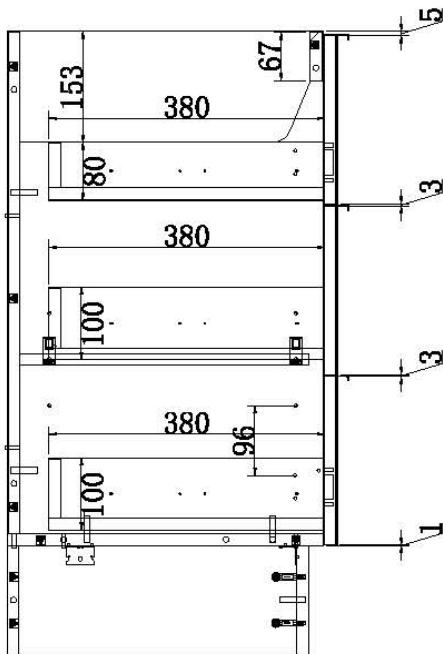

SARINA
500x350x90

KONA
500x380x120

EGG
415x330x140

32mm Plug and waste required

SEMI INSET

CERAMIC BASINS

BAILEY SEMI INSET
480 X 300 X 60 out

TATUM SEMI INSET
405r x 65 out

VIOLA SEMI INSET
530x340 x 65 out

32mm Plug and waste required

BENCH TOP COLOURS

12MM SOLID SURFACE BENCH TOP COLOURS

CARRARA

GRECO

SLATE

VALENCIA

BENCH TOP
600 X 460

Ledin

AUSTRALIA

750 SUMMIT

BENCH TOP
750 X 460

Ledin

AUSTRALIA

900 SUMMIT

BENCH TOP
900 X 460

Ledin

AUSTRALIA

1200 SUMMIT

BENCH TOP
1200 X 460

Warehouse and contact details

Unit 11, 274 -276 Hoxton Park Rd Prestons NSW

All mail to P.O Box 364 Padstow NSW 2211