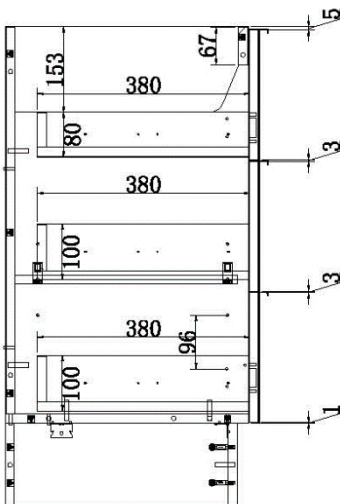

SARINA
500x350x90

KONA
500x380x120

EGG
415x330x140

32mm Plug and waste required

SEMI INSET

CERAMIC BASINS

BAILEY SEMI INSET
480 X 300 X 60 out

TATUM SEMI INSET
405r x 65 out

VIOLA SEMI INSET
530x340 x 65 out

32mm Plug and waste required

BENCH TOP COLOURS

12MM SOLID SURFACE BENCH TOP COLOURS

CARRARA

GRECO

SLATE

VALENCIA

BENCH TOP
600 X 460

Ledin

AUSTRALIA

750 SUMMIT

BENCH TOP
750 X 460

Ledin

AUSTRALIA

900 SUMMIT

BENCH TOP
900 X 460

Ledin

AUSTRALIA

1200 SUMMIT

BENCH TOP
1200 X 460

Warehouse and contact details

Unit 11, 274 -276 Hoxton Park Rd Prestons NSW

All mail to P.O Box 364 Padstow NSW 2211