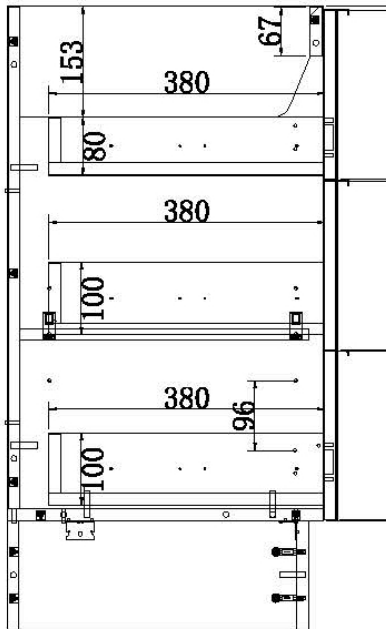

SARINA
500x350x90

KONA
500x380x120

EGG
415x330x140

32mm Plug and waste required

SEMI INSET

CERAMIC BASINS

BAILEY SEMI INSET
480 X 300 X 60 out

TATUM SEMI INSET
405r x 65 out

VIOLA SEMI INSET
530x340 x 65 out

32mm Plug and waste required

BENCH TOP COLOURS

12MM SOLID SURFACE BENCH TOP COLOURS

CARRARA

GRECO

SLATE

VALENCIA

BENCH TOP
600 X 460

Ledin

AUSTRALIA

750 SUMMIT

BENCH TOP
750 X 460

Ledin

AUSTRALIA

900 SUMMIT

BENCH TOP
900 X 460

Ledin

AUSTRALIA

1200 SUMMIT

BENCH TOP
1200 X 460

Warehouse and contact details

Unit 11, 274 -276 Hoxton Park Rd Prestons NSW

All mail to P.O Box 364 Padstow NSW 2211