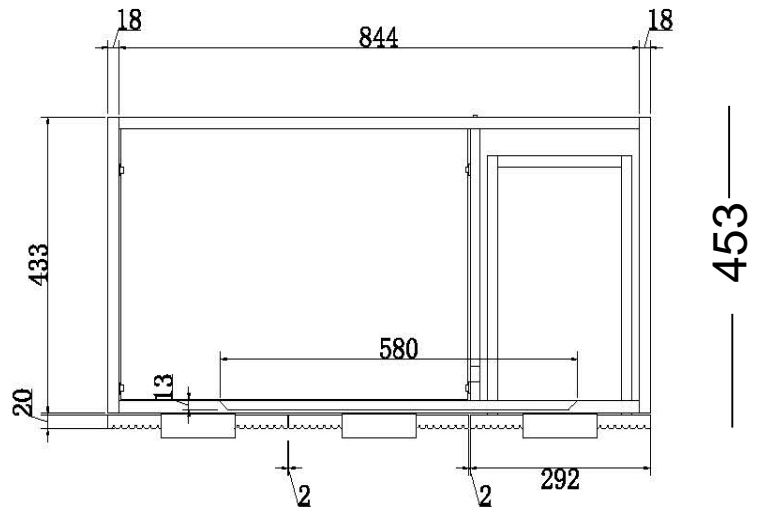

BENCH TOP
600 X 460

Ledin

AUSTRALIA

750 SUMMIT

BENCH TOP
750 X 460

Ledin

AUSTRALIA

900 SUMMIT

BENCH TOP
900 X 460

Ledin

AUSTRALIA

1200 SUMMIT

BENCH TOP
1200 X 460

Warehouse and contact details

Unit 11, 274 -276 Hoxton Park Rd Prestons NSW

All mail to P.O Box 364 Padstow NSW 2211