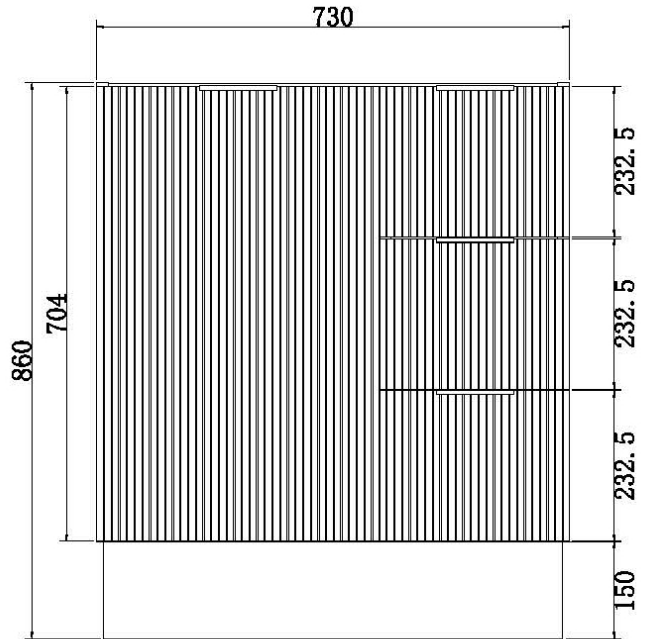

BENCH TOP
600 X 460

Ledin

AUSTRALIA

750 SUMMIT

BENCH TOP
750 X 460

Ledin

AUSTRALIA

900 SUMMIT