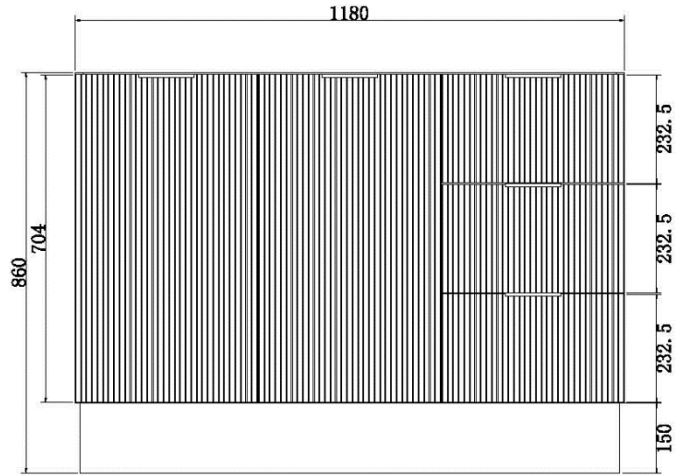

Ledin

AUSTRALIA

1200 SUMMIT

BENCH TOP
1200 X 460