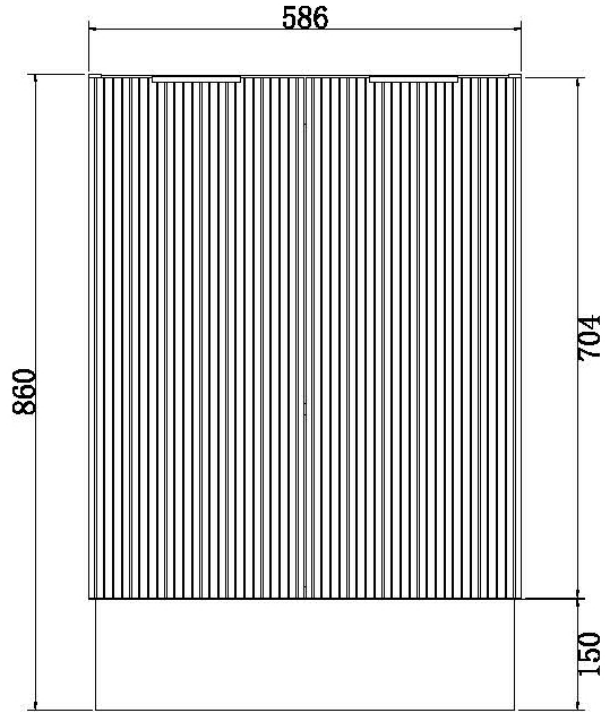

Ledin

AUSTRALIA

600 SUMMIT

BENCH TOP
600 X 460