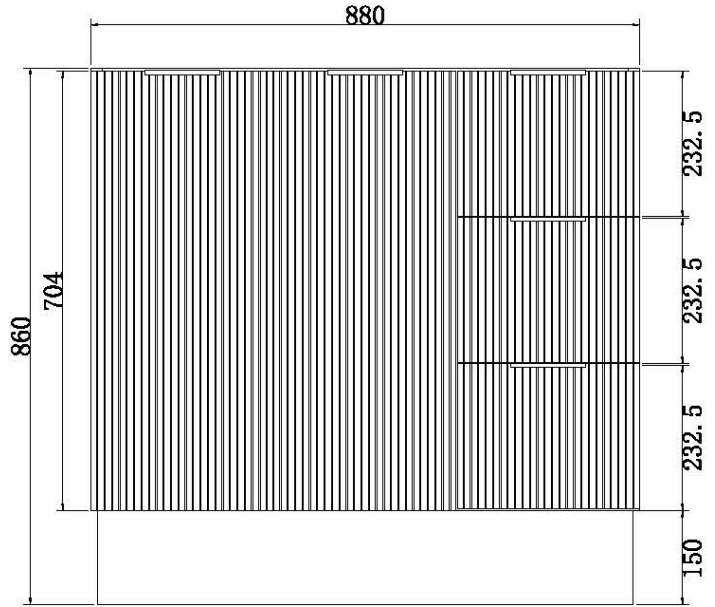

BENCH TOP
600 X 460

Ledin

AUSTRALIA

750 SUMMIT

BENCH TOP
750 X 460

Ledin

AUSTRALIA

900 SUMMIT