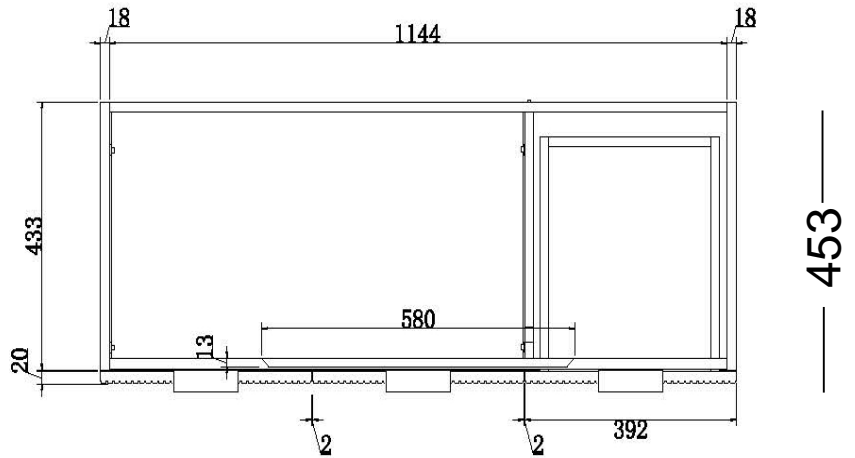

BENCH TOP
600 X 460

Ledin

AUSTRALIA

750 SUMMIT

BENCH TOP
750 X 460

Ledin

AUSTRALIA

900 SUMMIT

BENCH TOP
900 X 460

Ledin

AUSTRALIA

1200 SUMMIT

BENCH TOP
1200 X 460

Warehouse and contact details

Unit 11, 274 -276 Hoxton Park Rd Prestons NSW

All mail to P.O Box 364 Padstow NSW 2211