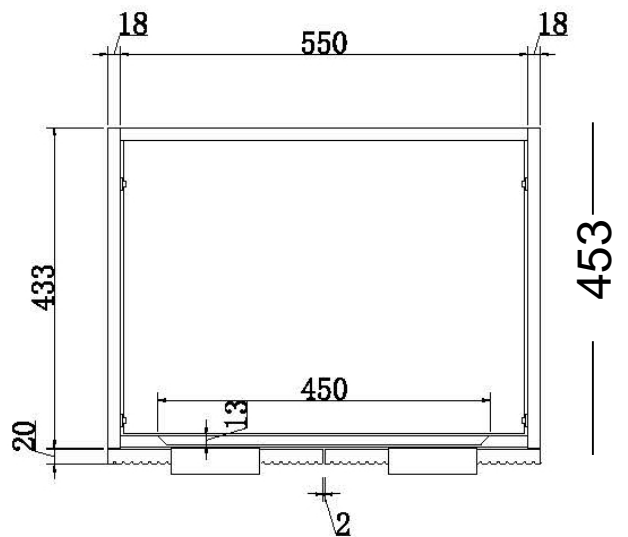

SARINA
500x350x90

KONA
500x380x120

EGG
415x330x140

32mm Plug and waste required

SEMI INSET

CERAMIC BASINS

BAILEY SEMI INSET
480 X 300 X 60 out

TATUM SEMI INSET
405r x 65 out

VIOLA SEMI INSET
530x340 x 65 out

32mm Plug and waste required

BENCH TOP COLOURS

12MM SOLID SURFACE BENCH TOP COLOURS

CARRARA

GRECO

SLATE

VALENCIA

BENCH TOP
600 X 460

Ledin

AUSTRALIA

750 SUMMIT

BENCH TOP
750 X 460

Ledin

AUSTRALIA

900 SUMMIT

BENCH TOP
900 X 460

Ledin

AUSTRALIA

1200 SUMMIT

BENCH TOP
1200 X 460

Warehouse and contact details

Unit 11, 274 -276 Hoxton Park Rd Prestons NSW

All mail to P.O Box 364 Padstow NSW 2211