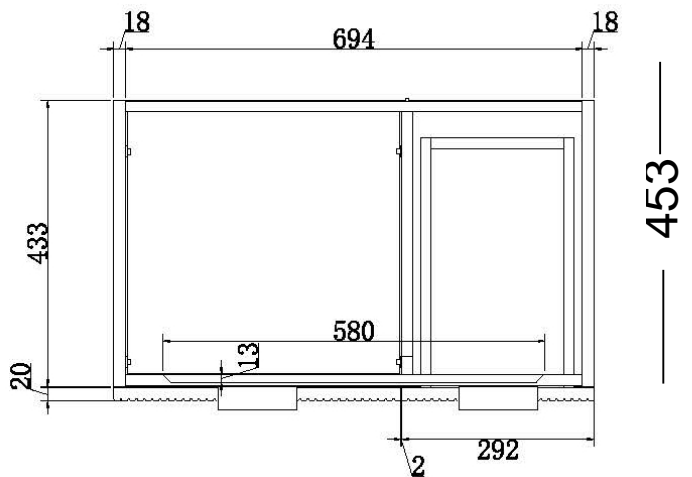

SARINA
500x350x90

KONA
500x380x120

EGG
415x330x140

32mm Plug and waste required

SEMI INSET

CERAMIC BASINS

BAILEY SEMI INSET
480 X 300 X 60 out

TATUM SEMI INSET
405r x 65 out

VIOLA SEMI INSET
530x340 x 65 out

32mm Plug and waste required

BENCH TOP COLOURS

12MM SOLID SURFACE BENCH TOP COLOURS

CARRARA

GRECO

SLATE

VALENCIA

BENCH TOP
600 X 460

Ledin

AUSTRALIA

750 SUMMIT

BENCH TOP
750 X 460

Ledin

AUSTRALIA

900 SUMMIT

BENCH TOP
900 X 460

Ledin

AUSTRALIA

1200 SUMMIT

BENCH TOP
1200 X 460

Warehouse and contact details

Unit 11, 274 -276 Hoxton Park Rd Prestons NSW

All mail to P.O Box 364 Padstow NSW 2211