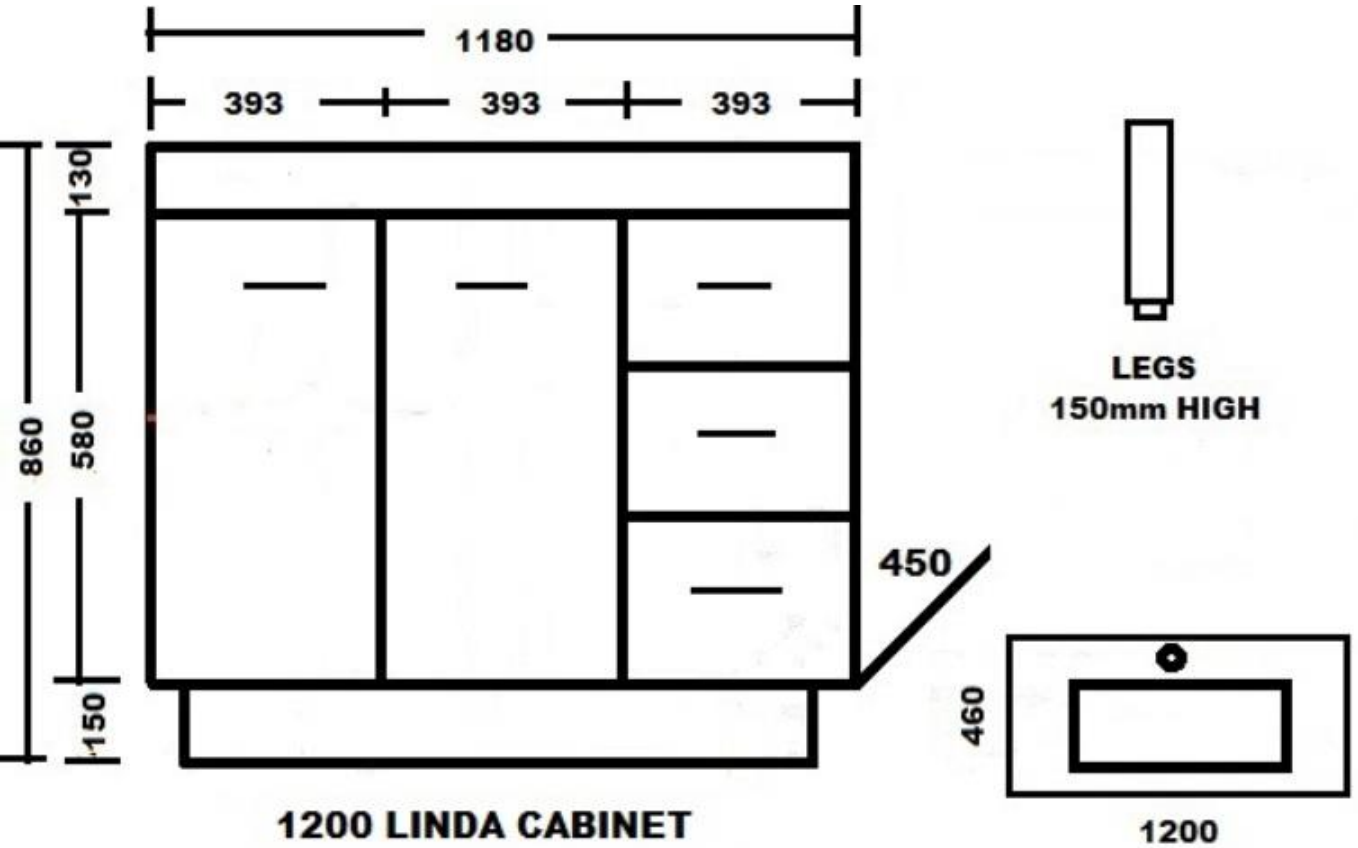

Ledin

AUSTRALIA