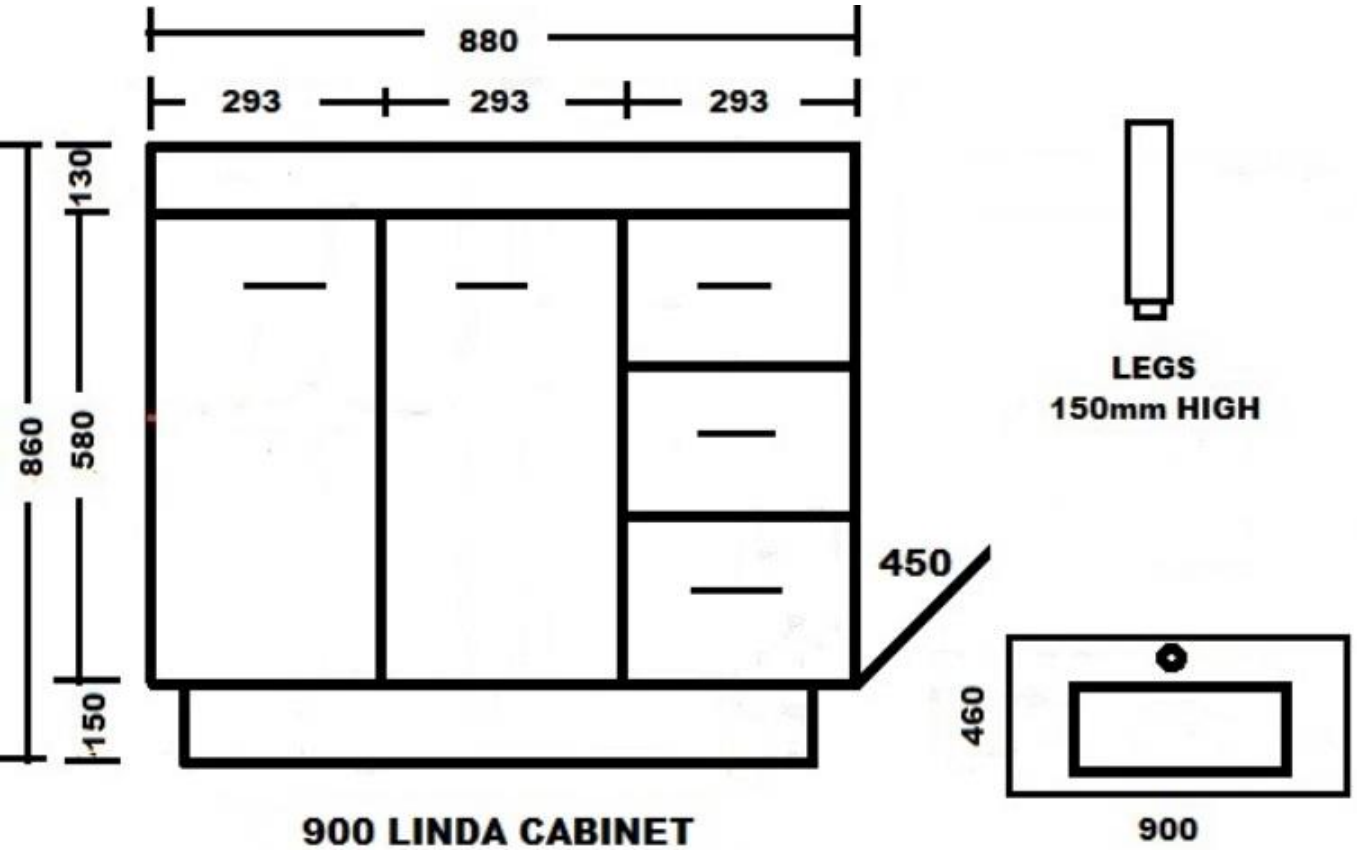

Ledin

AUSTRALIA