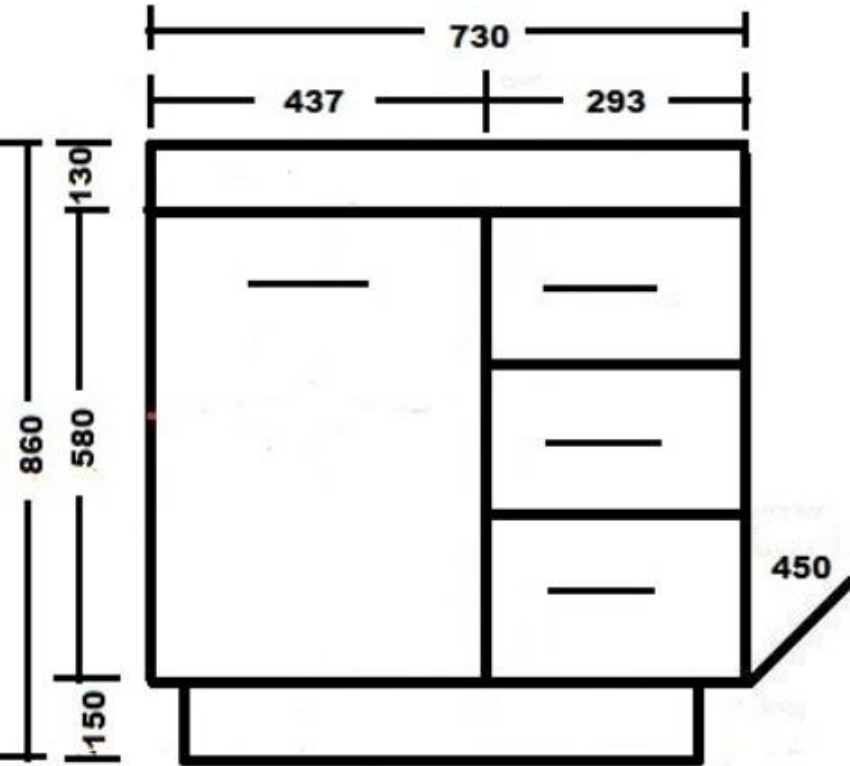

Ledin

AUSTRALIA

750 LINDA CABINET